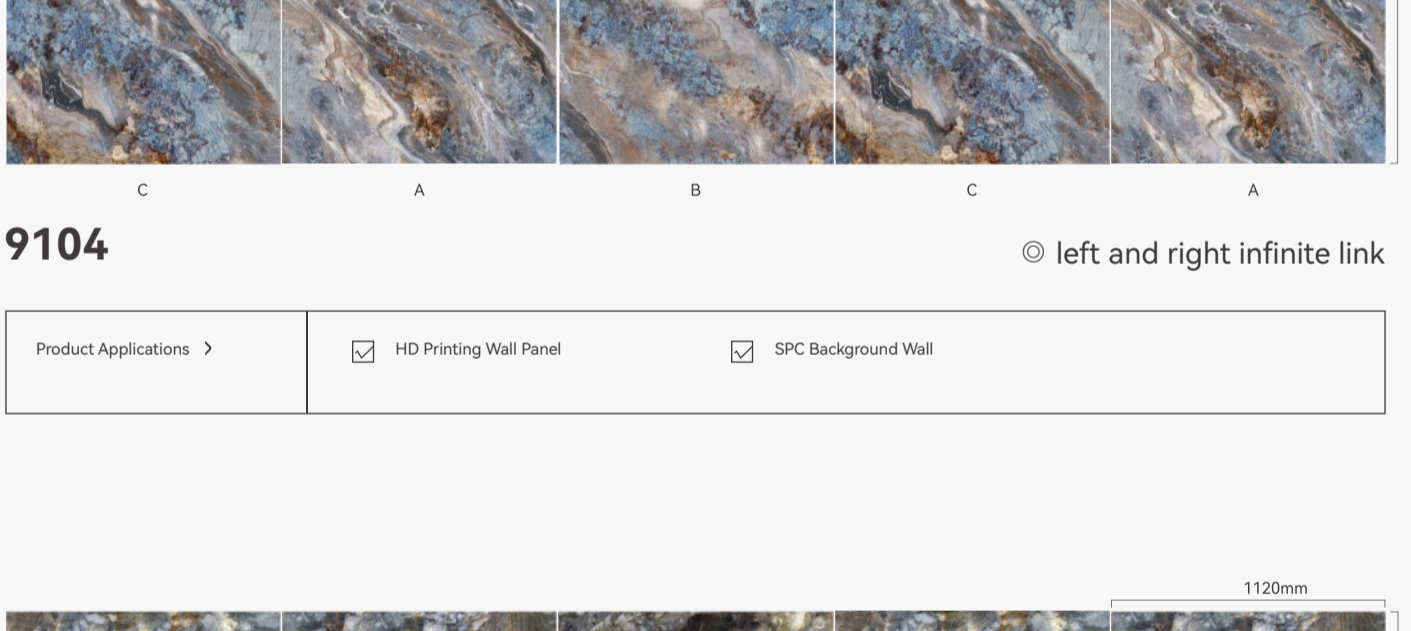

9106

© left and right infinite link

Product Applications >	☒ HD Printing Wall Panel	☒ SPC Background Wall