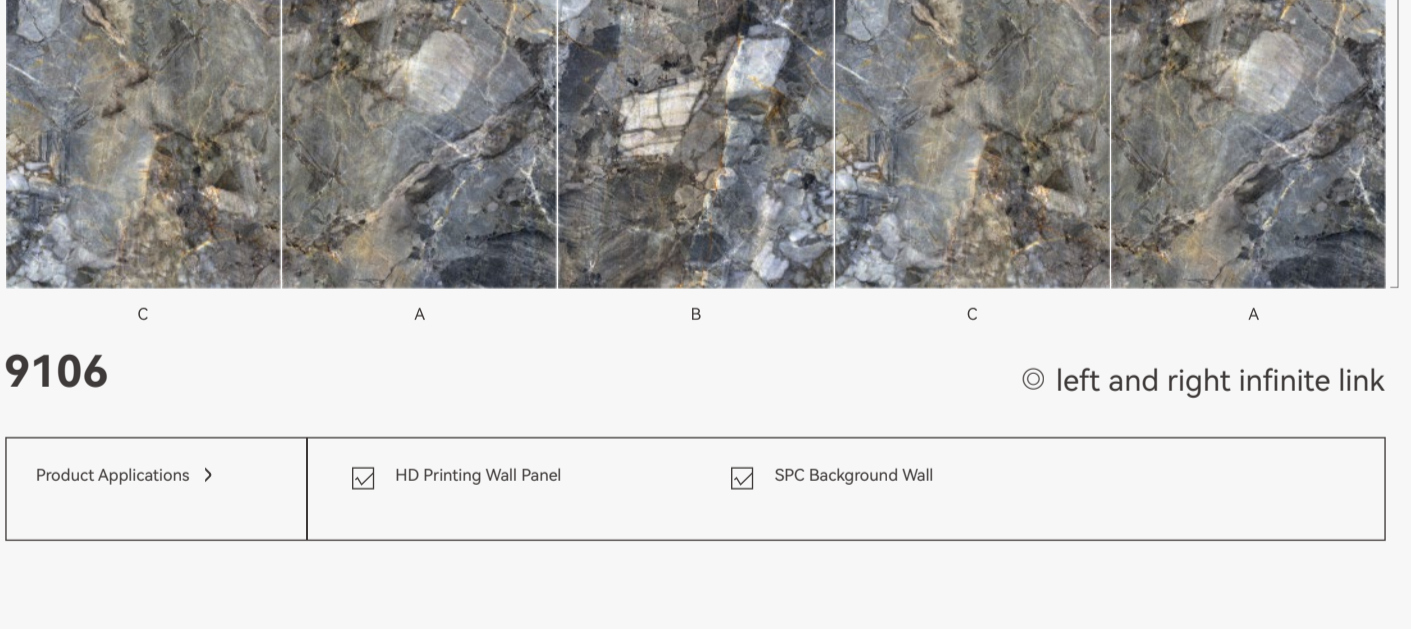

9108

© left and right infinite link

Product Applications >	☒ HD Printing Wall Panel	☒ SPC Background Wall