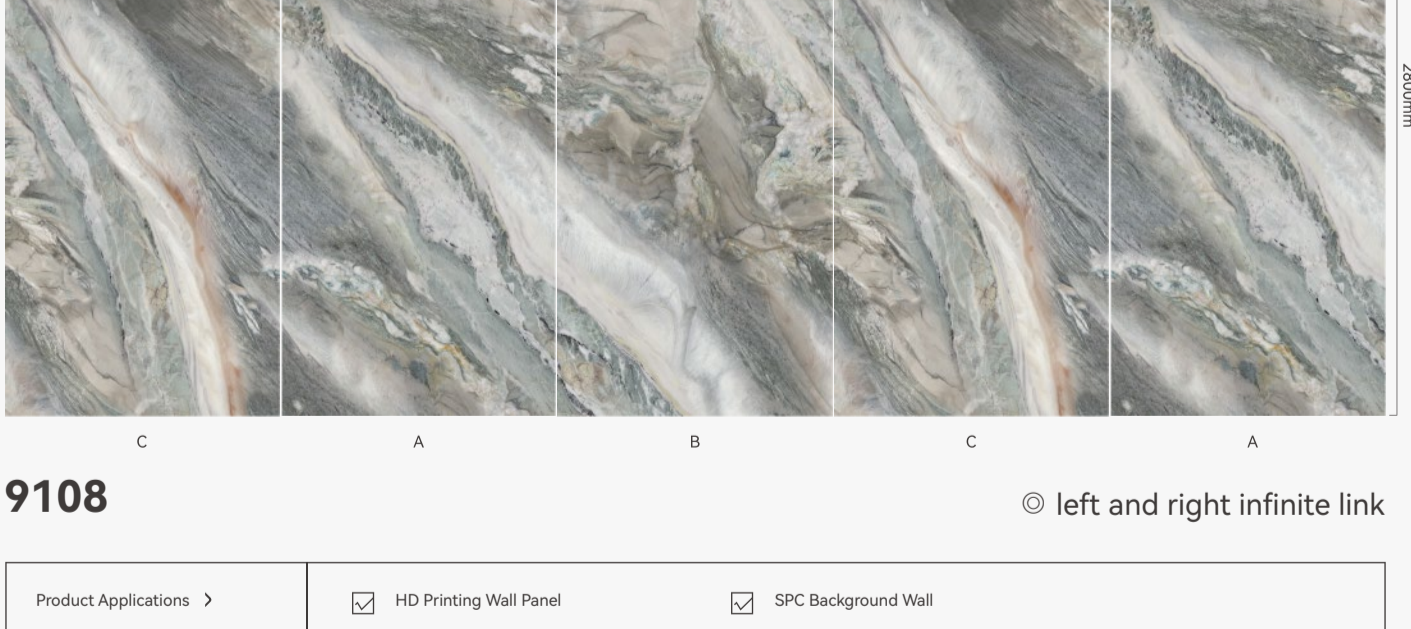

9109

© left and right infinite link

Product Applications >	☒ HD Printing Wall Panel	☒ SPC Background Wall