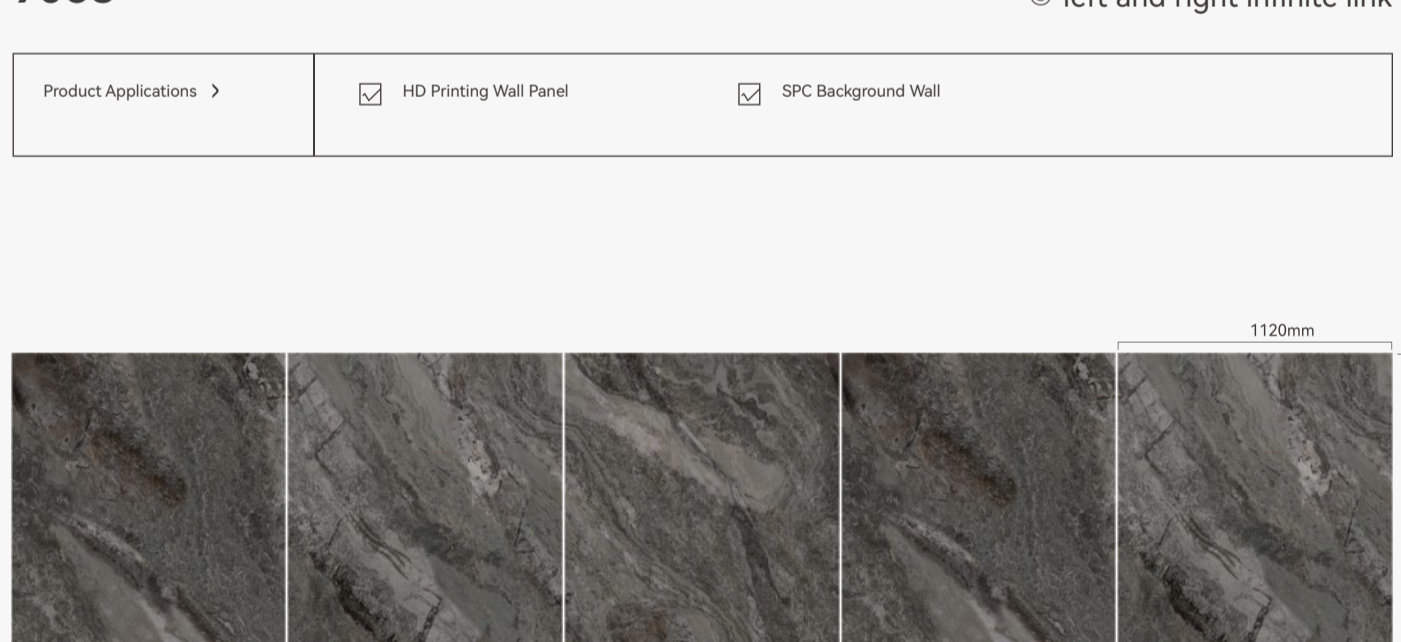

9077 © left and right infinite link

Product Applications >	☒ HD Printing Wall Panel	☒ SPC Background Wall