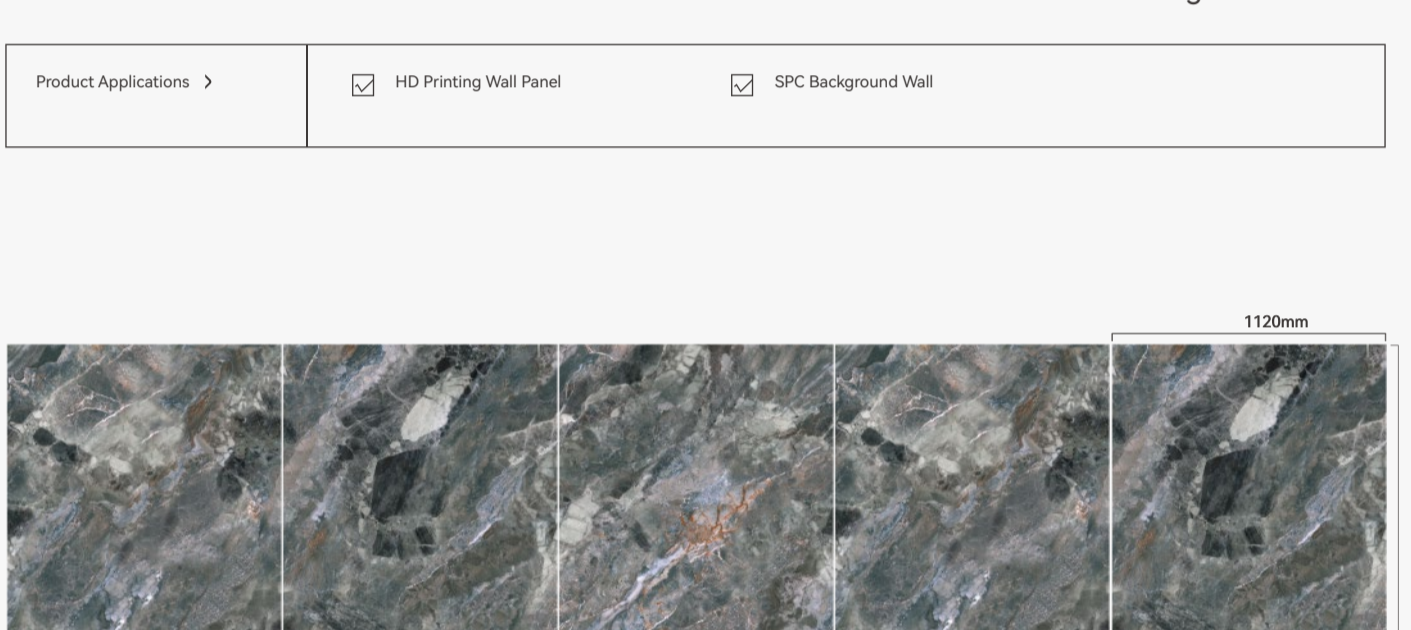

9102

© left and right infinite link

Product Applications >	☒ HD Printing Wall Panel	☒ SPC Background Wall