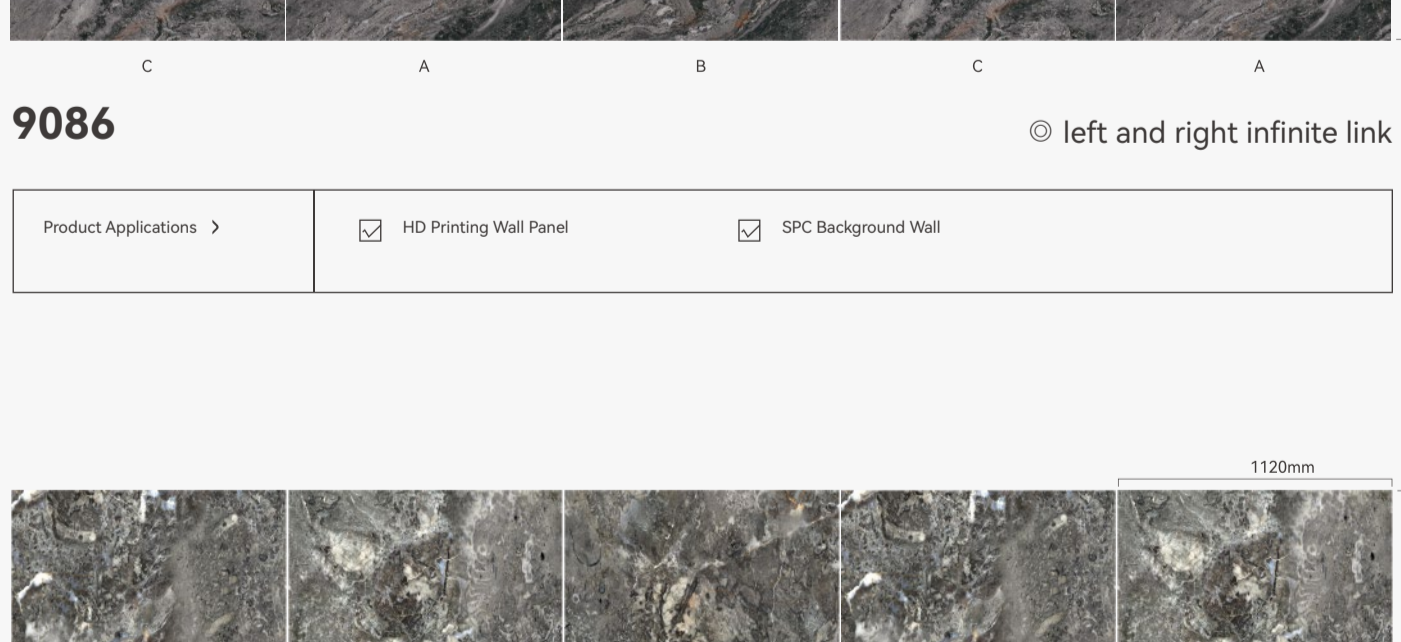

9097 © left and right infinite link

Product Applications >	☒ HD Printing Wall Panel	☒ SPC Background Wall