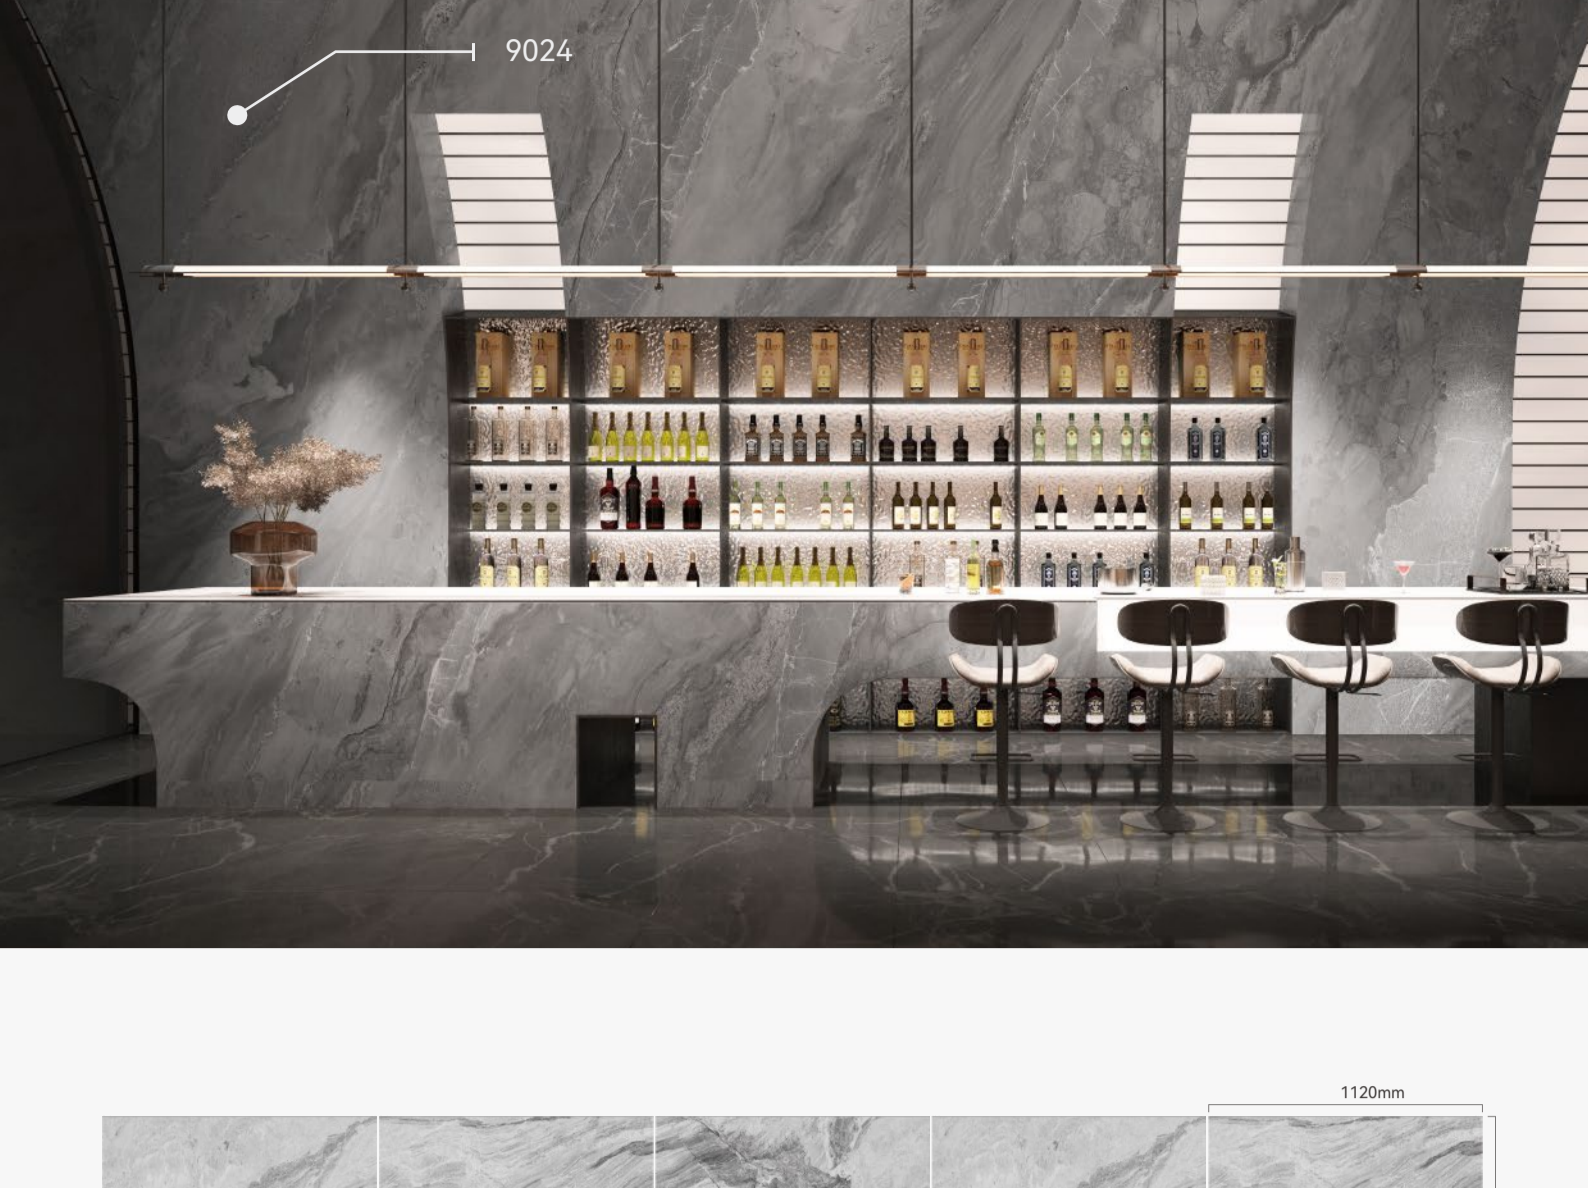

UHD Infinite Link Picture - GREY

9003 © left and right infinite link

Product Applications >	☒ HD Printing Wall Panel	☒ SPC Background Wall