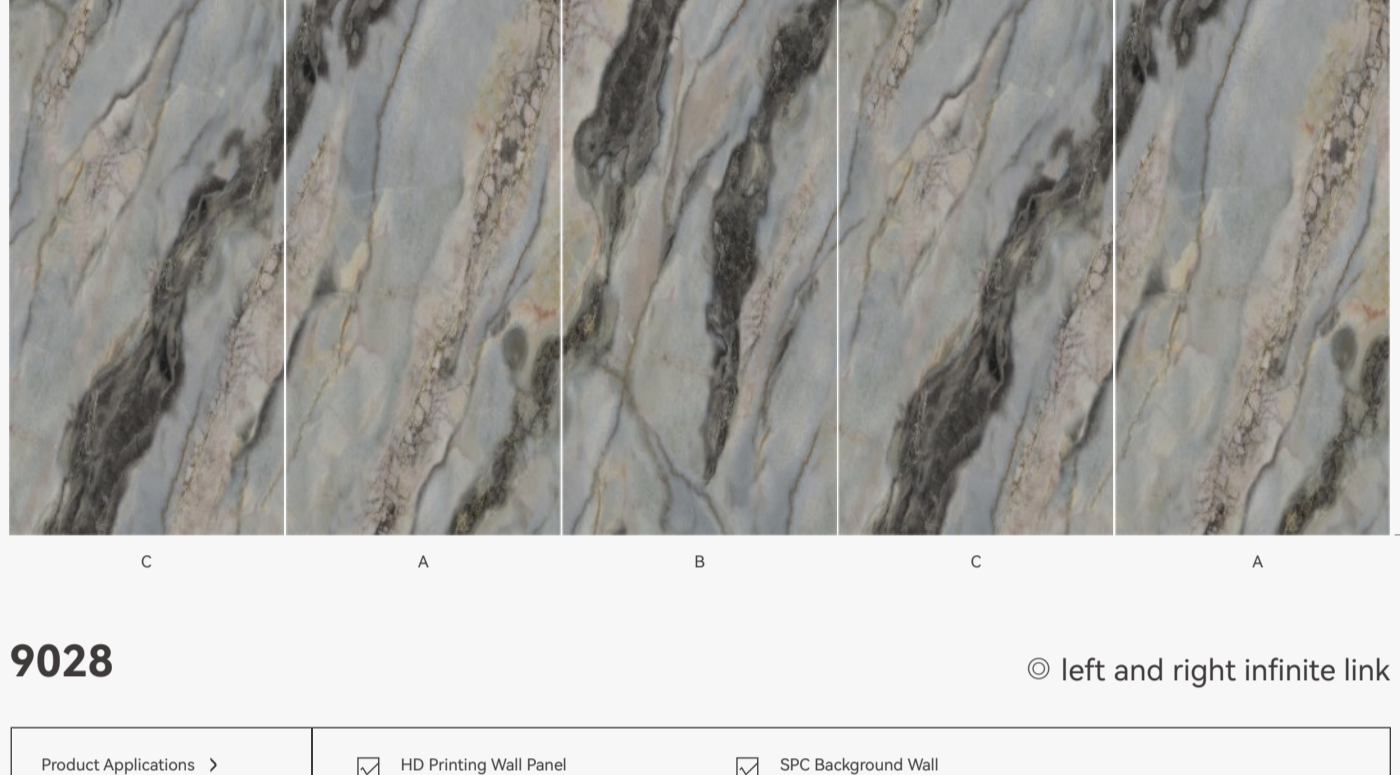

9008 © left and right infinite link

Product Applications >	☒ HD Printing Wall Panel	☒ SPC Background Wall