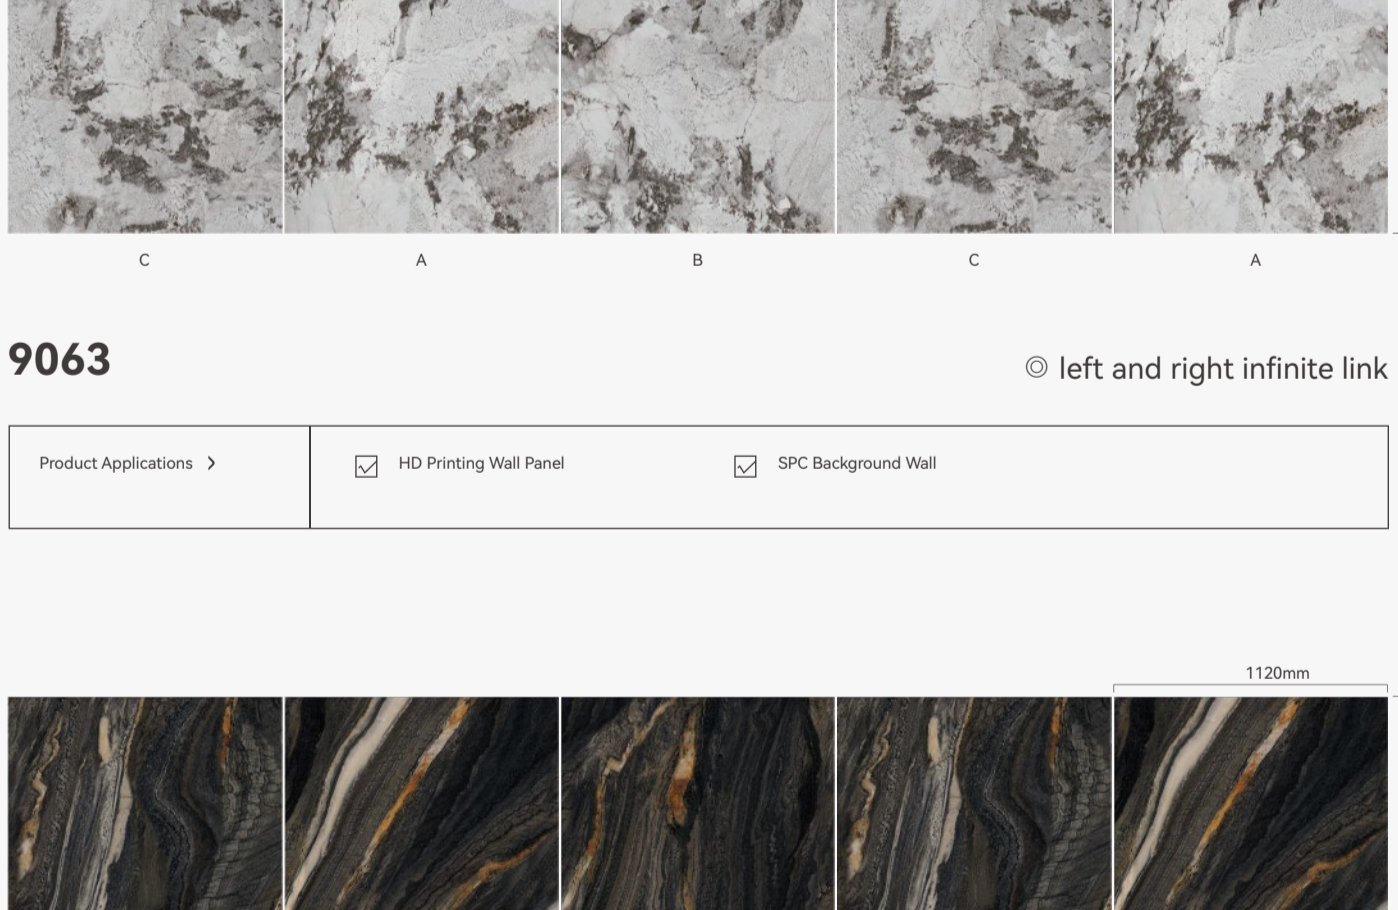

9060 © left and right infinite link

Product Applications >	☒ HD Printing Wall Panel	☒ SPC Background Wall