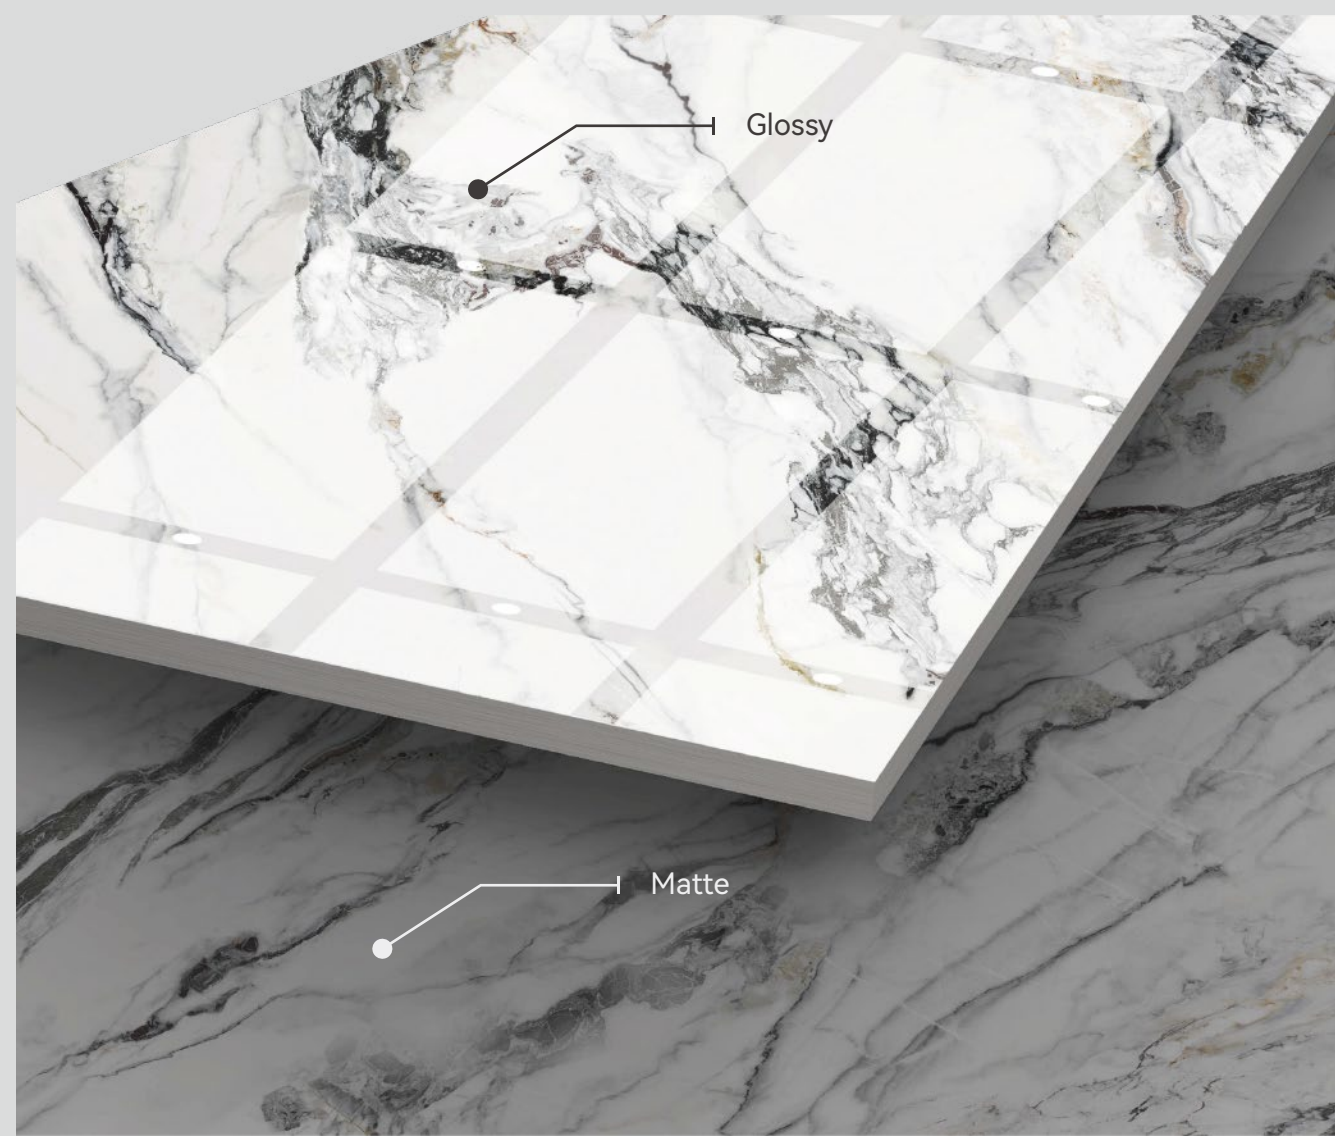

02

SPC Background Wall