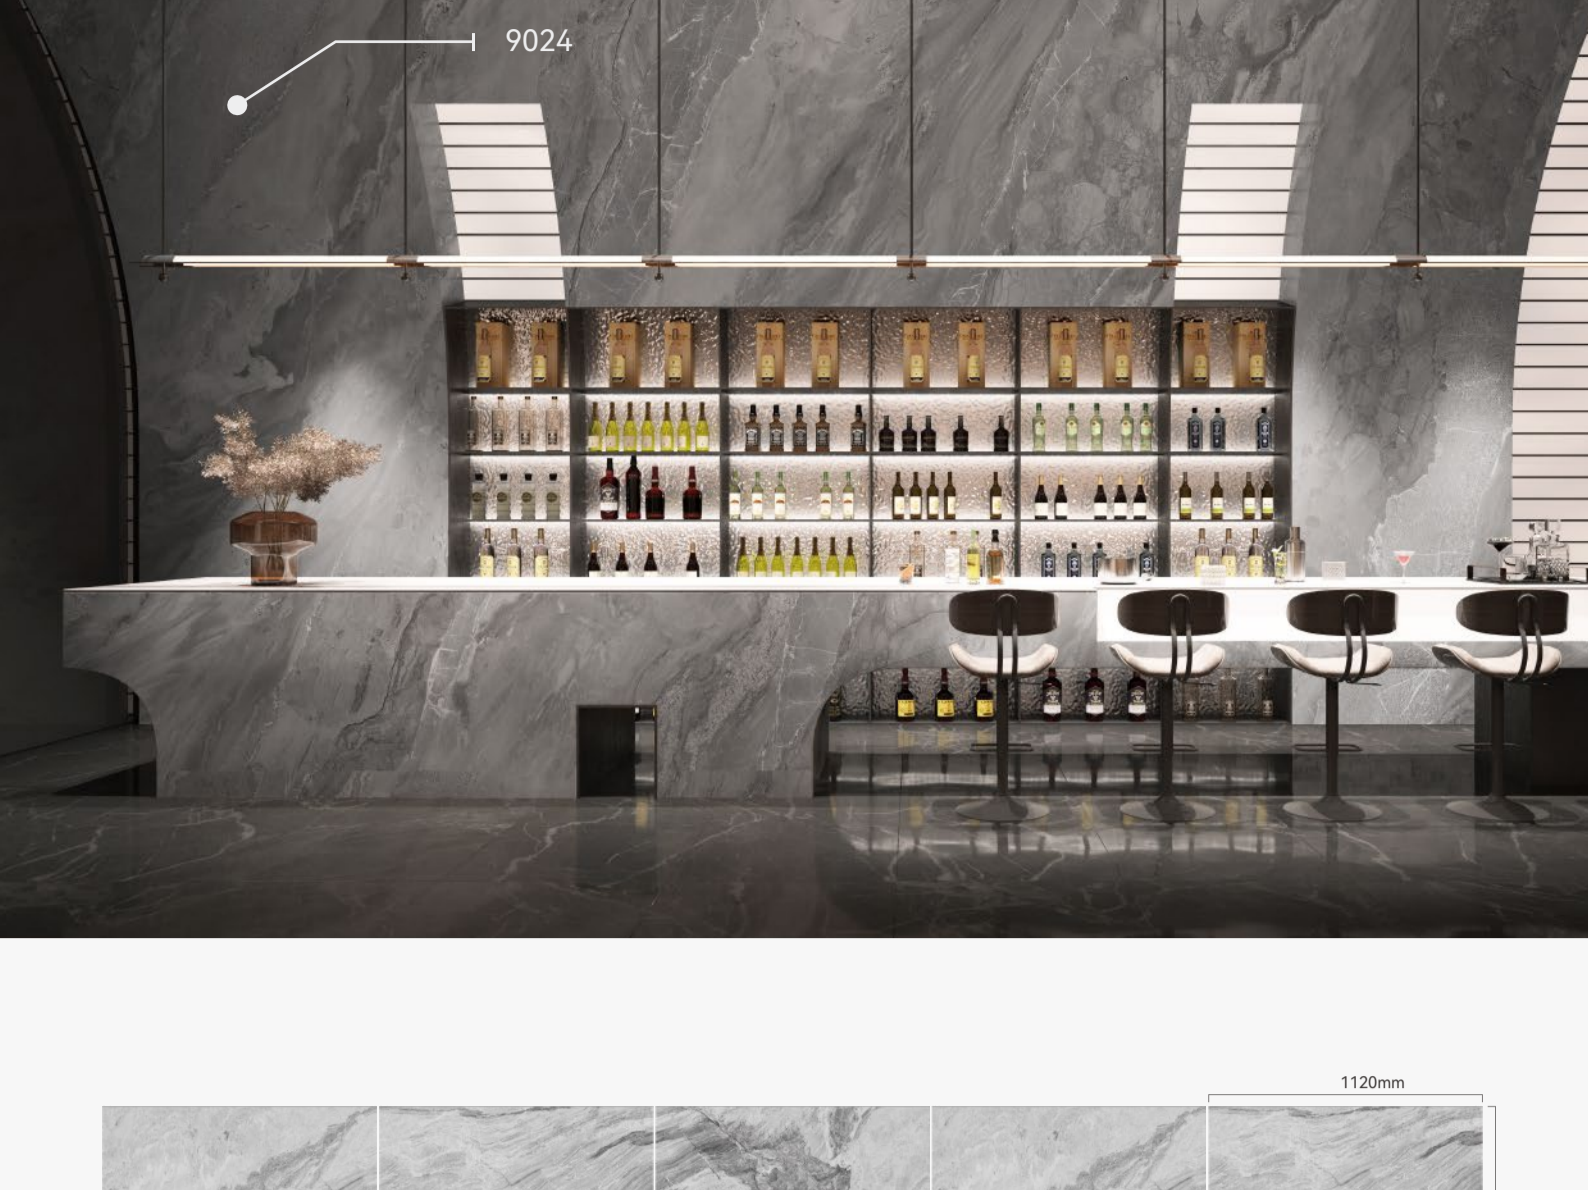

UHD Infinite Link Picture - GREY

9003 © left and right infinite link

Product Applications >	☒ HD Printing Wall Panel	☒ SPC Background Wall