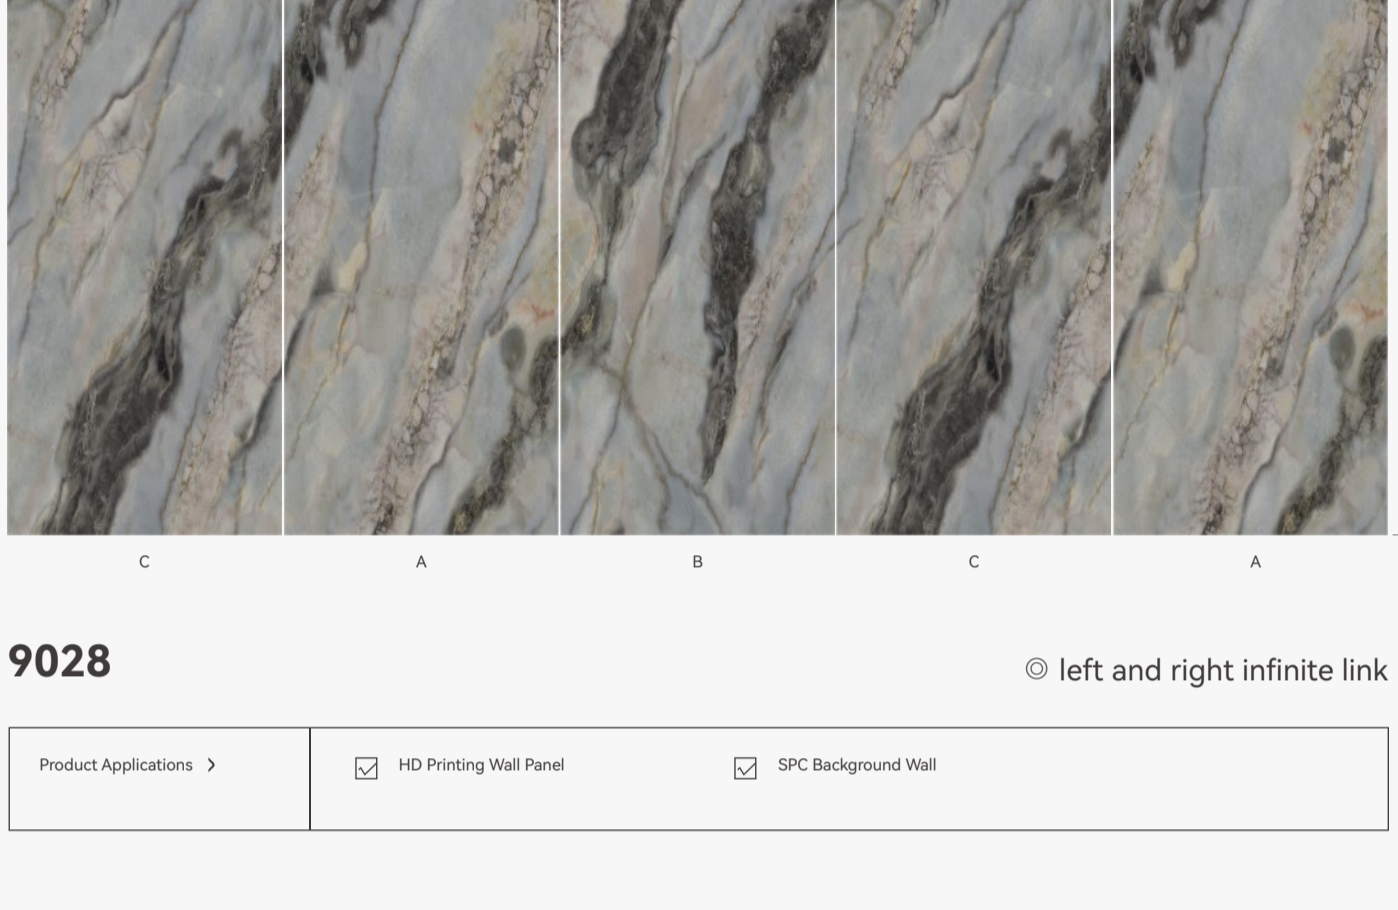

9008 © left and right infinite link

Product Applications >	☒ HD Printing Wall Panel	☒ SPC Background Wall