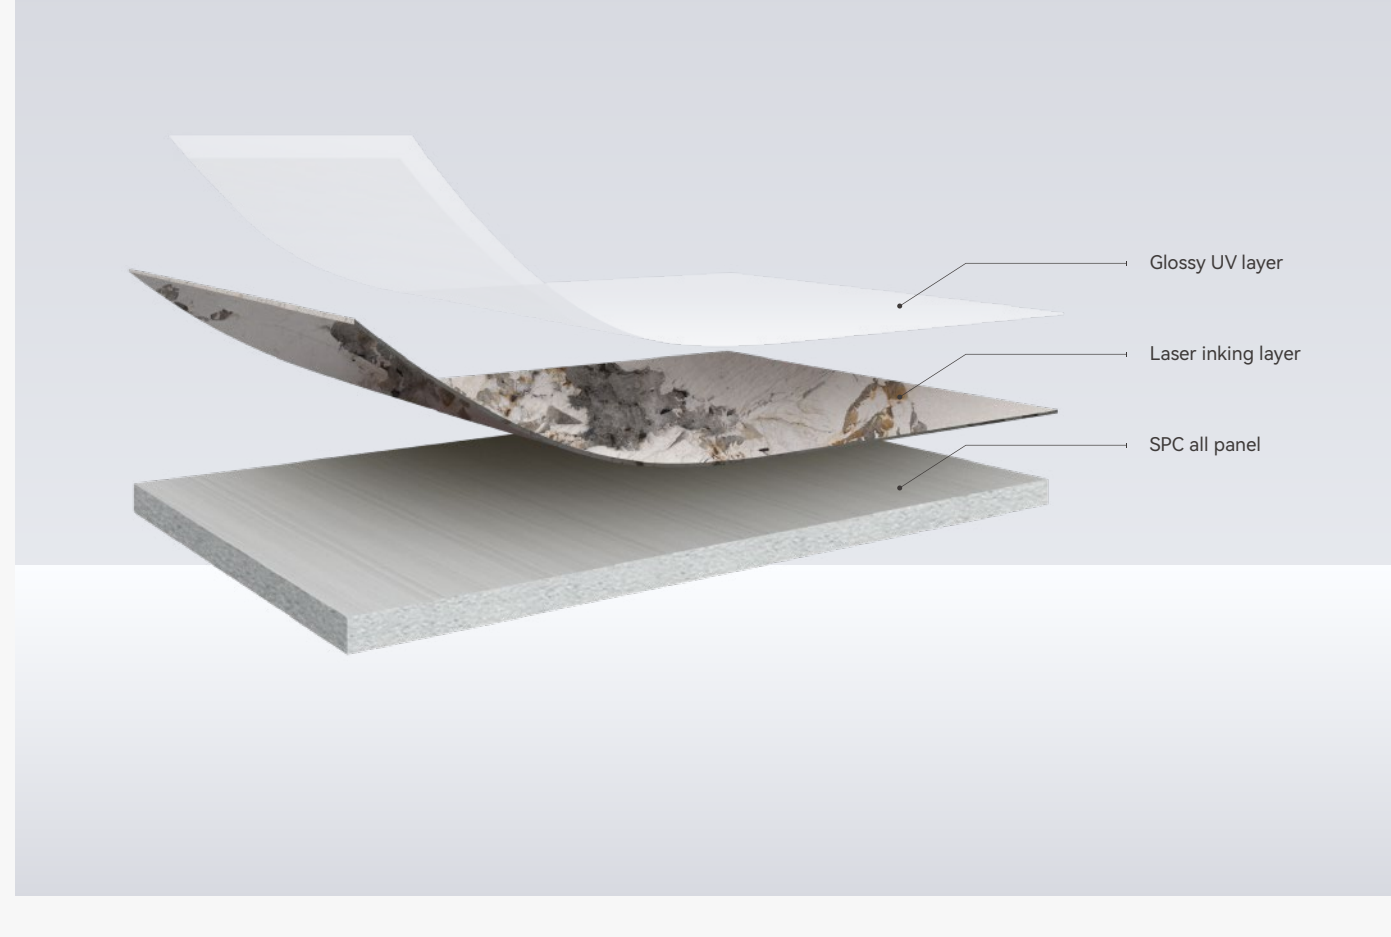

Product Structure Diagram

Picture	Material \ cross-section	size(mm)	Surface technology	Ep rating	Fire rating	Advantage	Splicing method
SPC background painting	SPC+UV	Width: 1120 Length: 2800 Thickness: 6	Laser inking	E0	B1	Water proof & Bendable	Tight splicing/ metal profile splicing