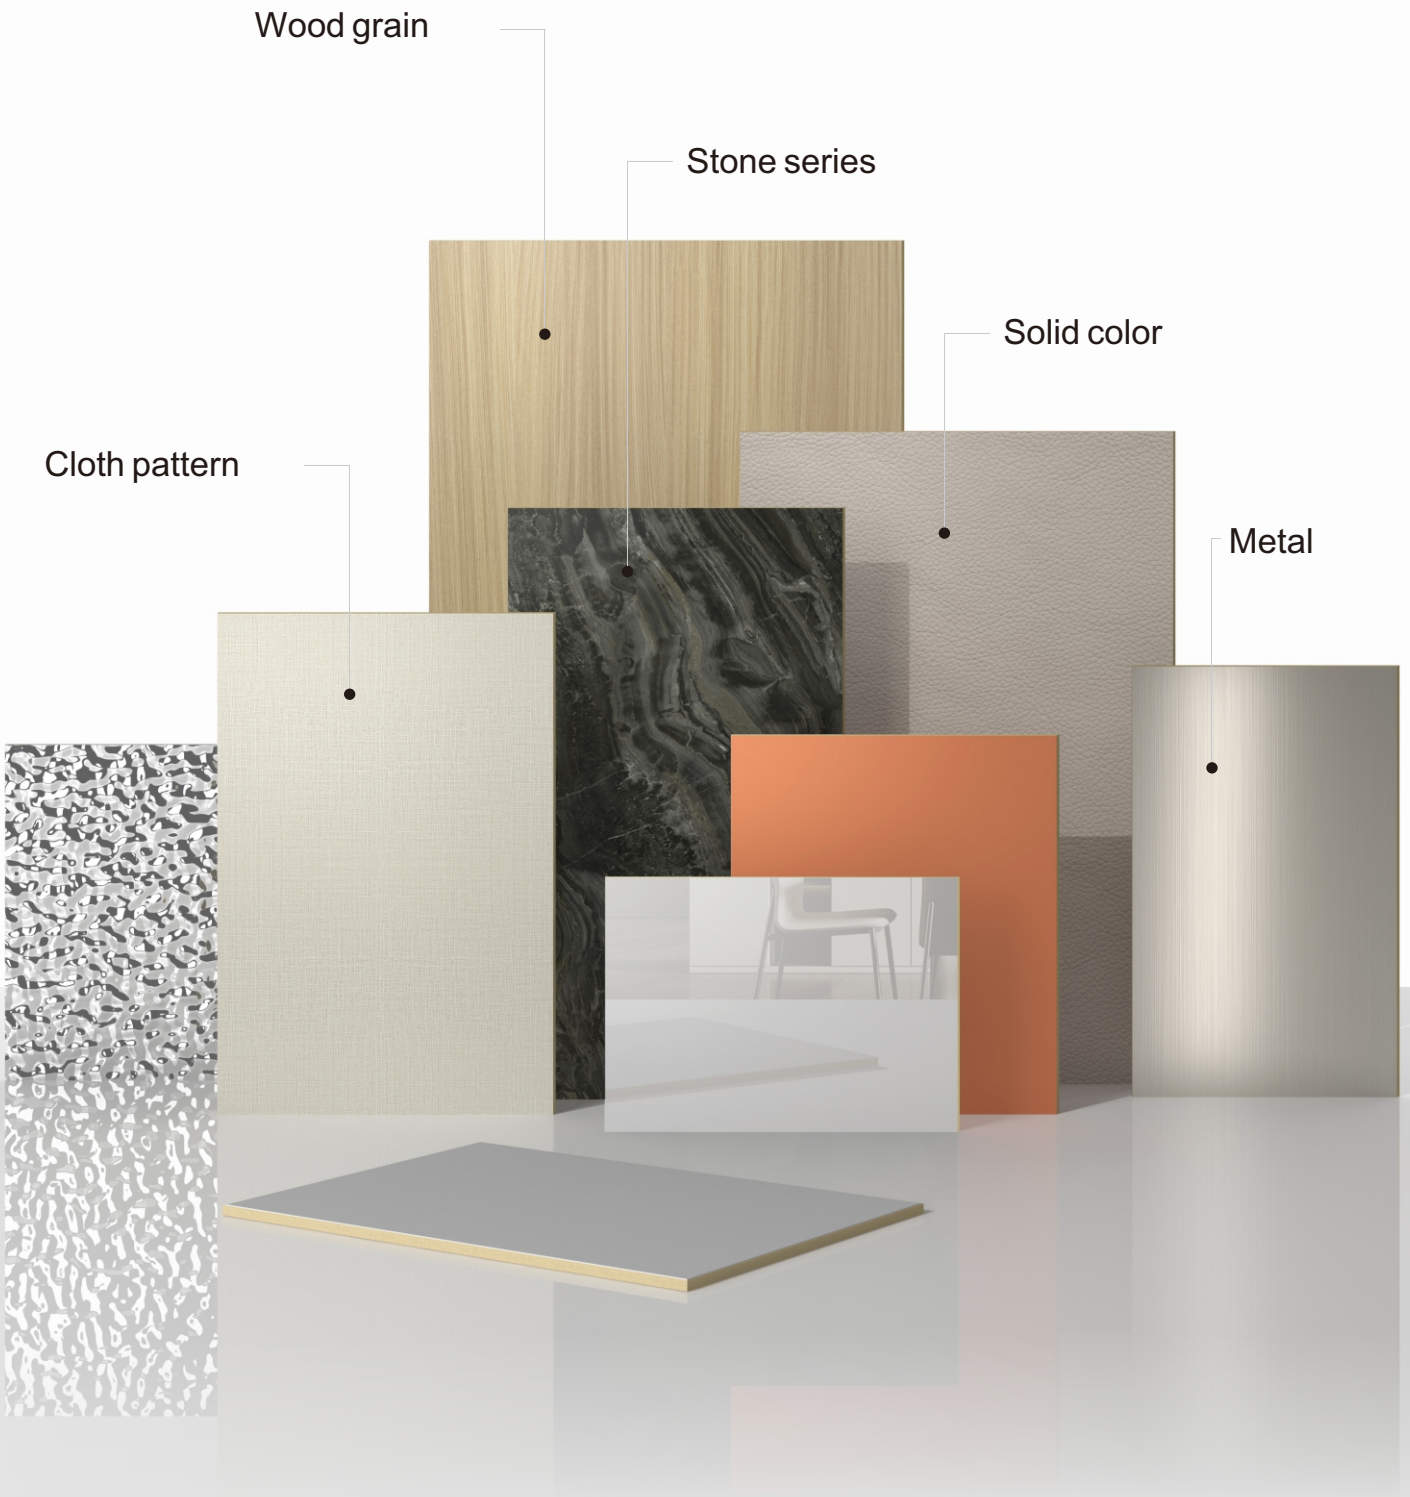

WALL SYSTEM · wall panel

Wood grain

Stone series

Solid color

Cloth pattern

Metal

TRIM PANEL

Name: WPC wall panel

81045

8055

8036

COLOUR - Wood grain series

81001

81002

81029

81030

COLOUR - Solid color series

COLOUR - Solid color series

3021

3036

3001

3060

3038

3040

6030

6032

6034

COLOUR - Stone series

5007

5004

5023

5018